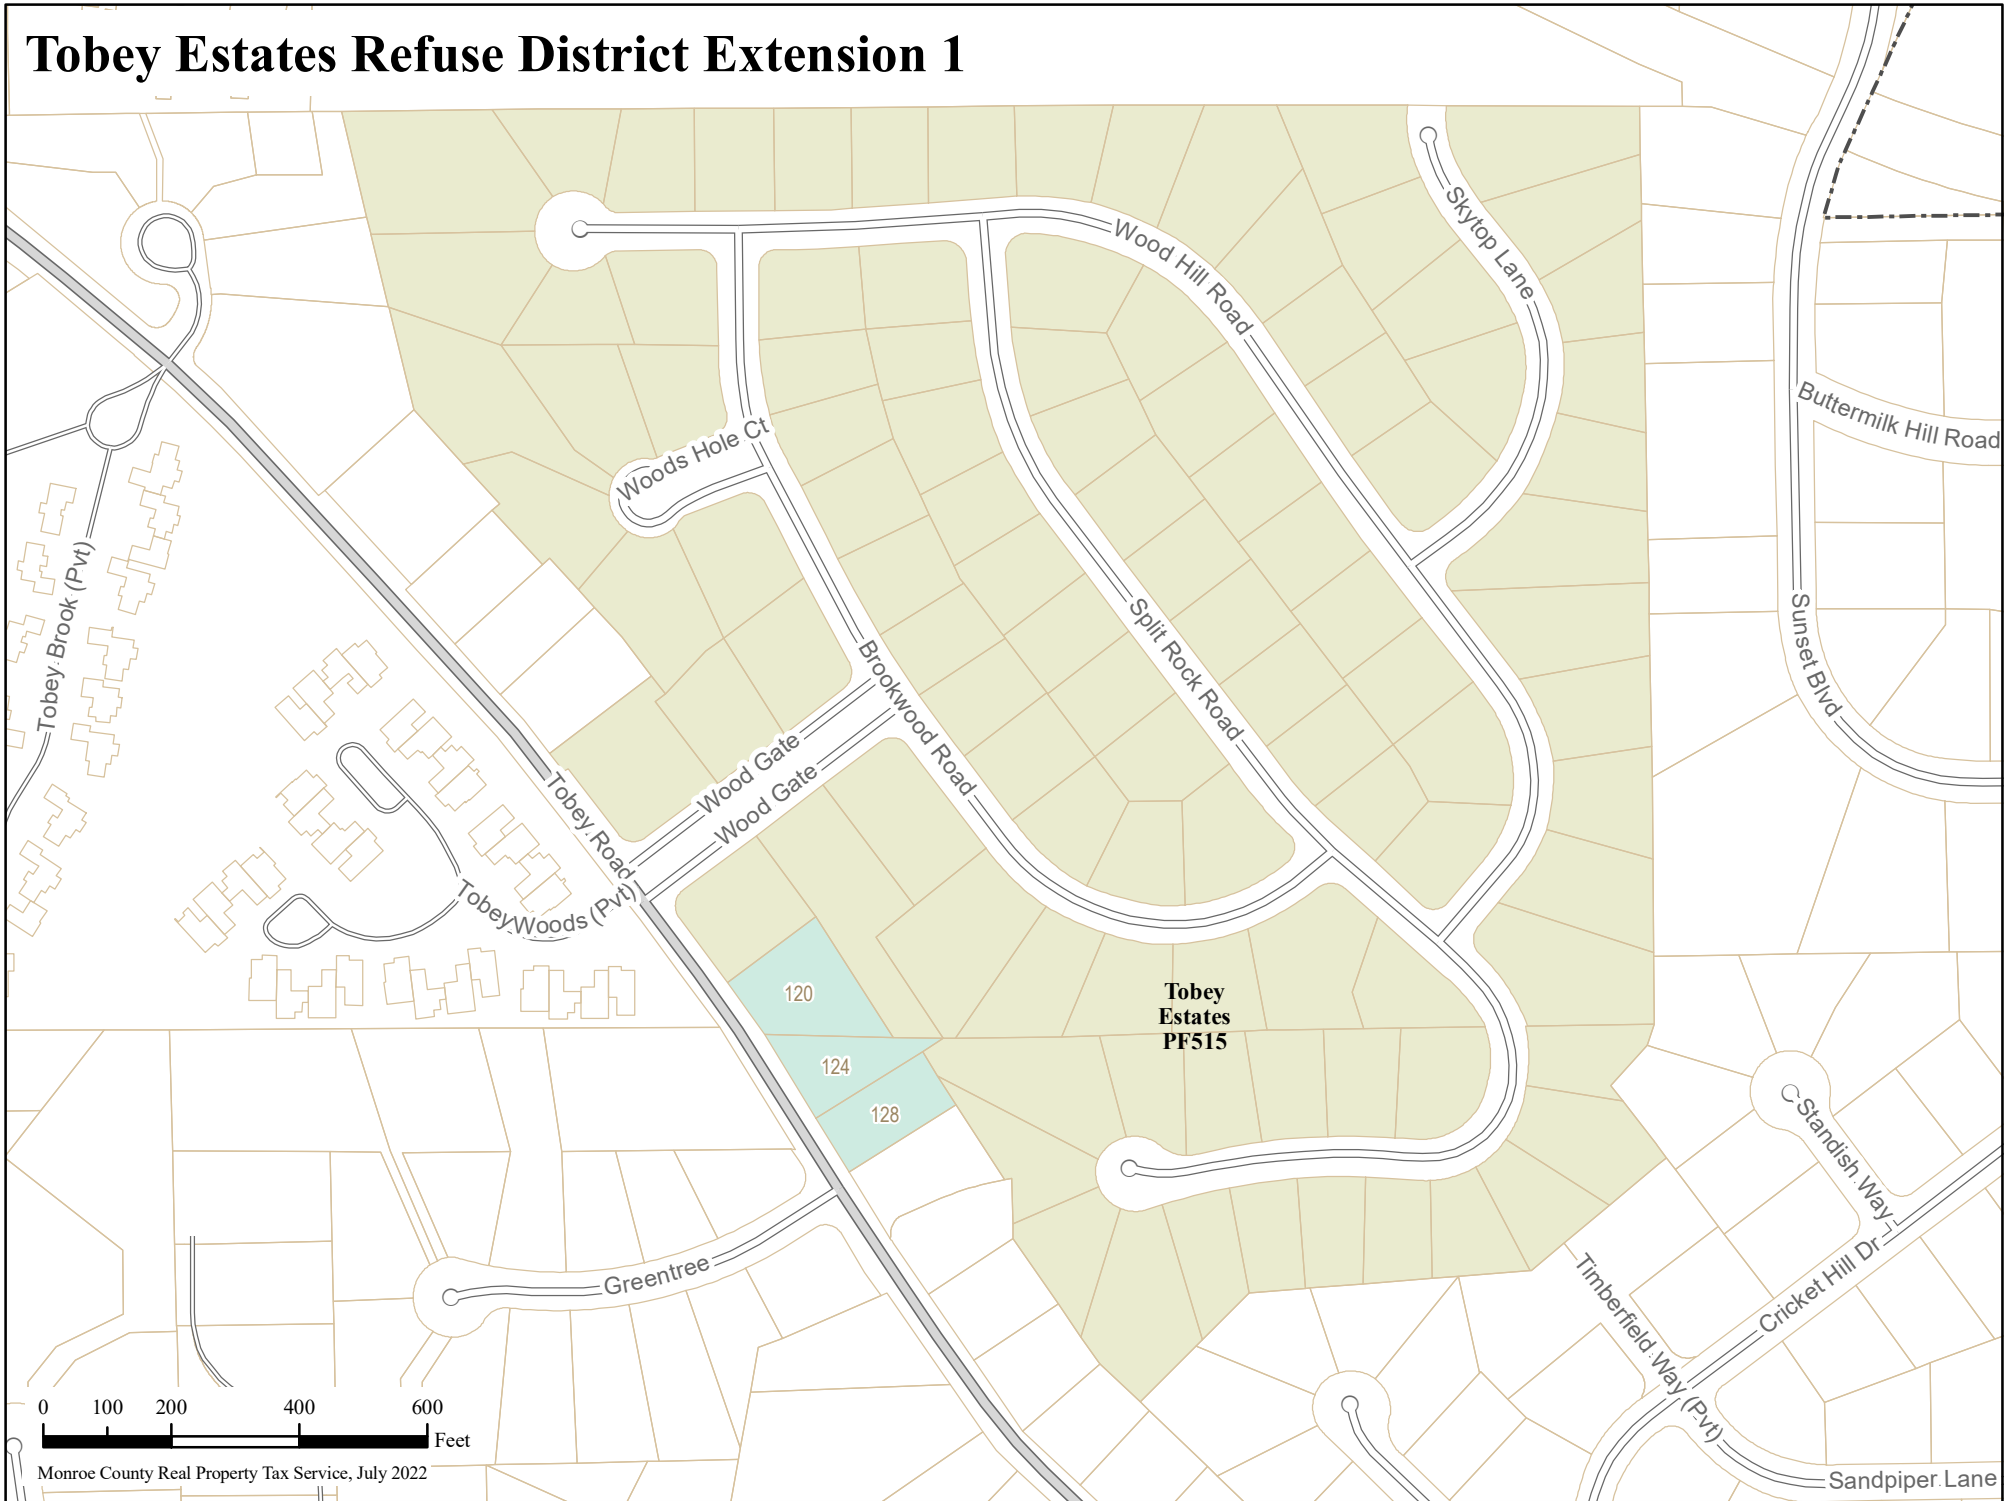

# Tobey Estates Refuse District Extension 1

0 100 200 400 600 Feet

Monroe County Real Property Tax Service, July 2022