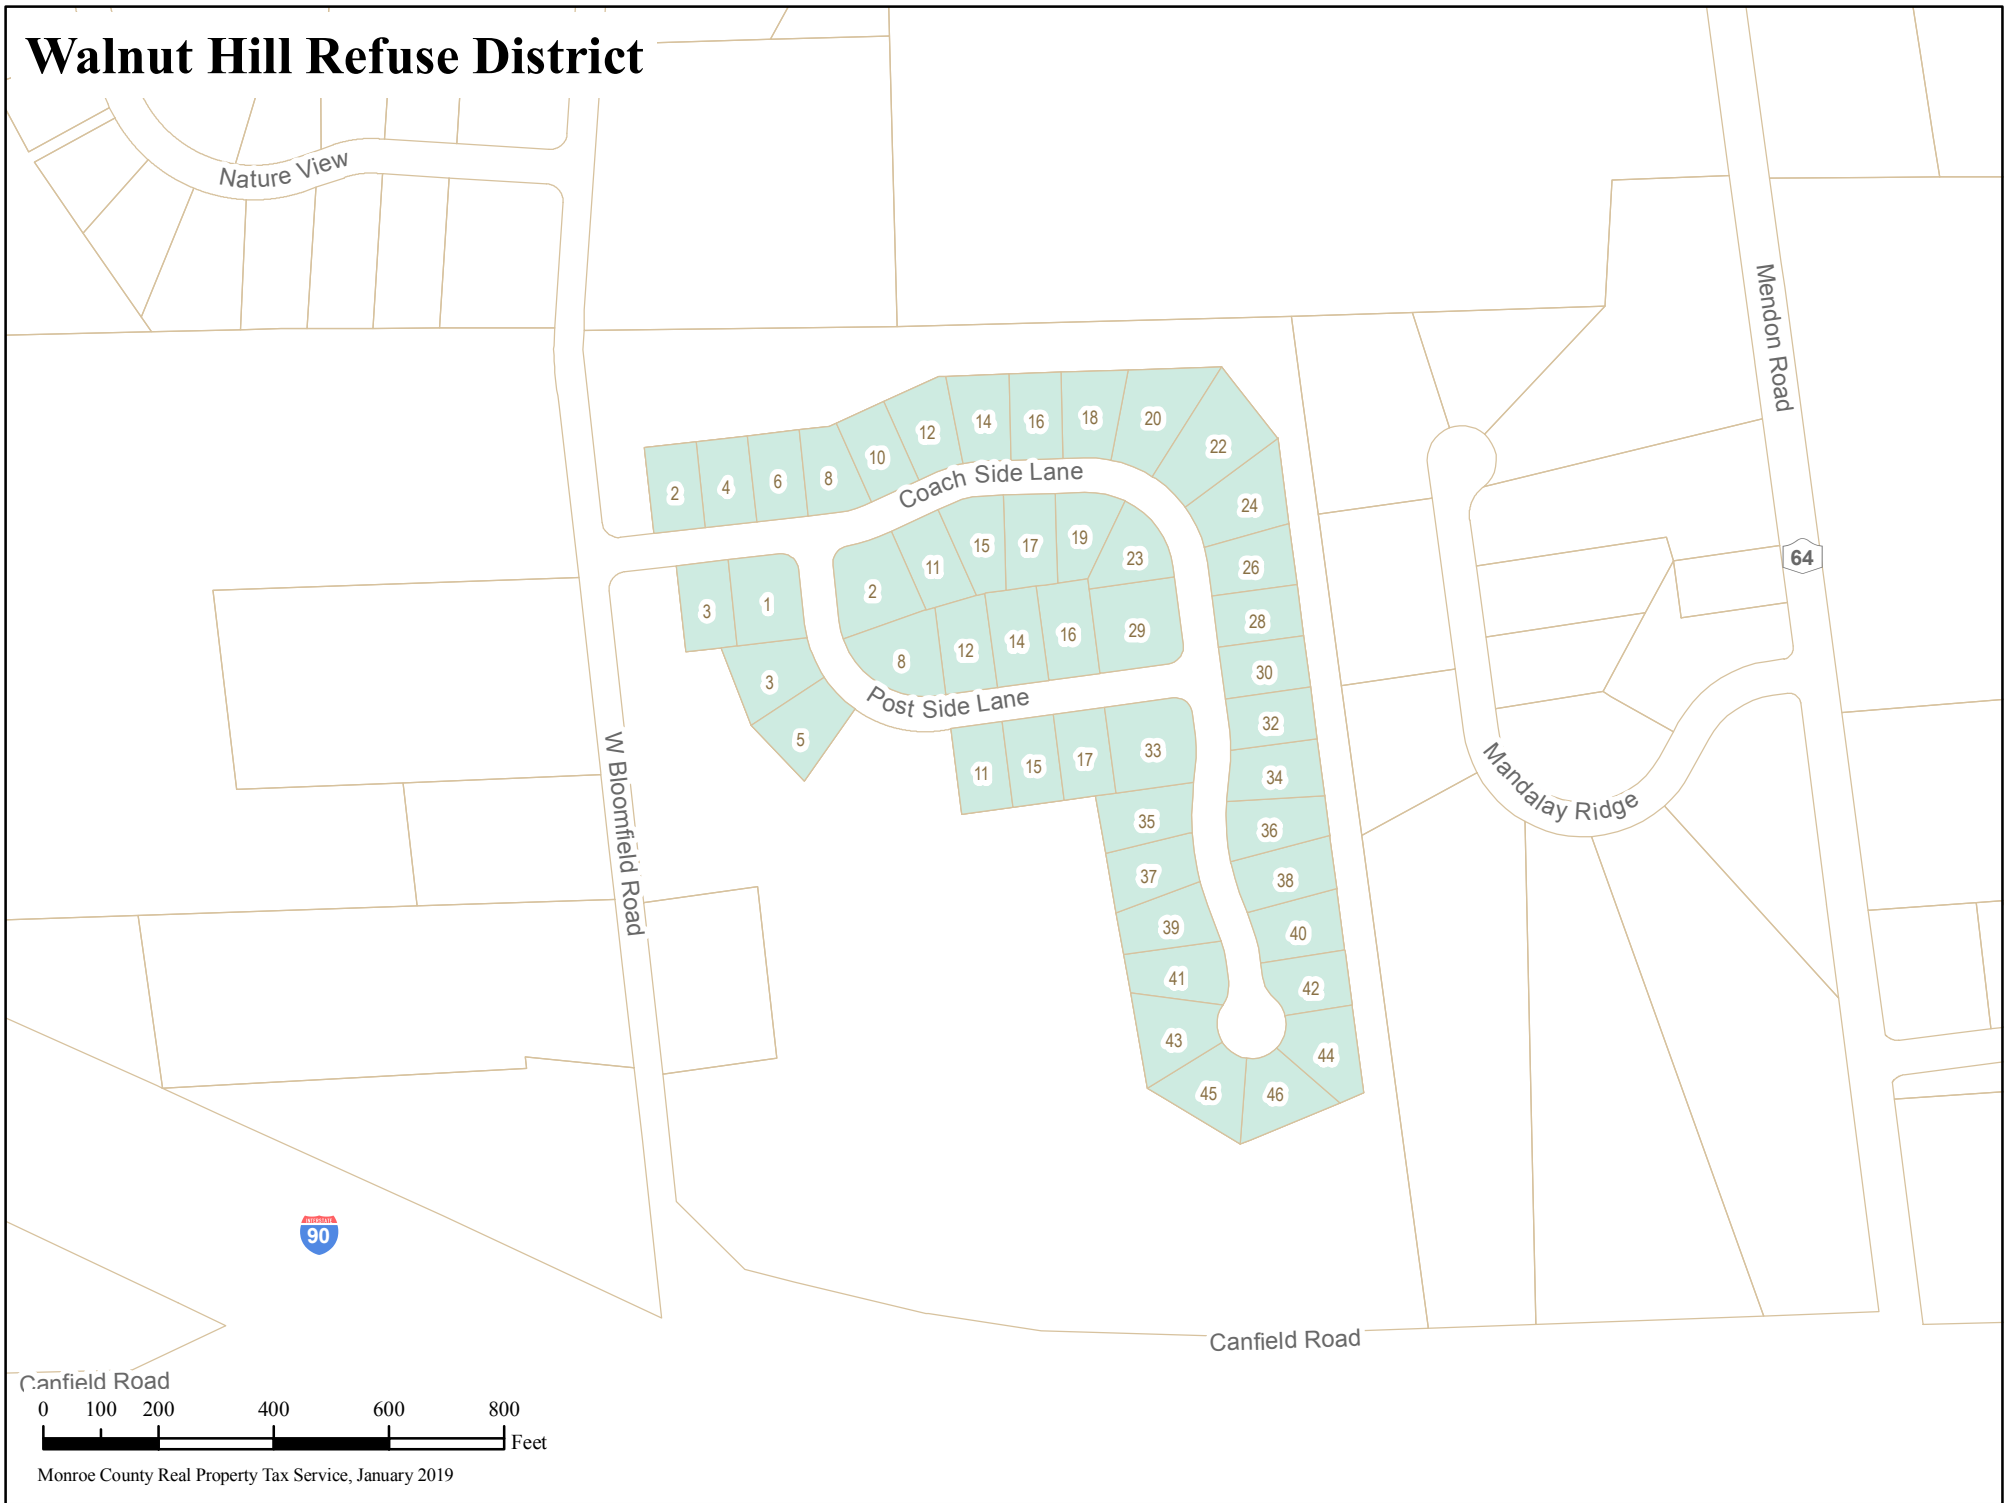

# Walnut Hill Refuse District

Monroe County Real Property Tax Service, January 2019