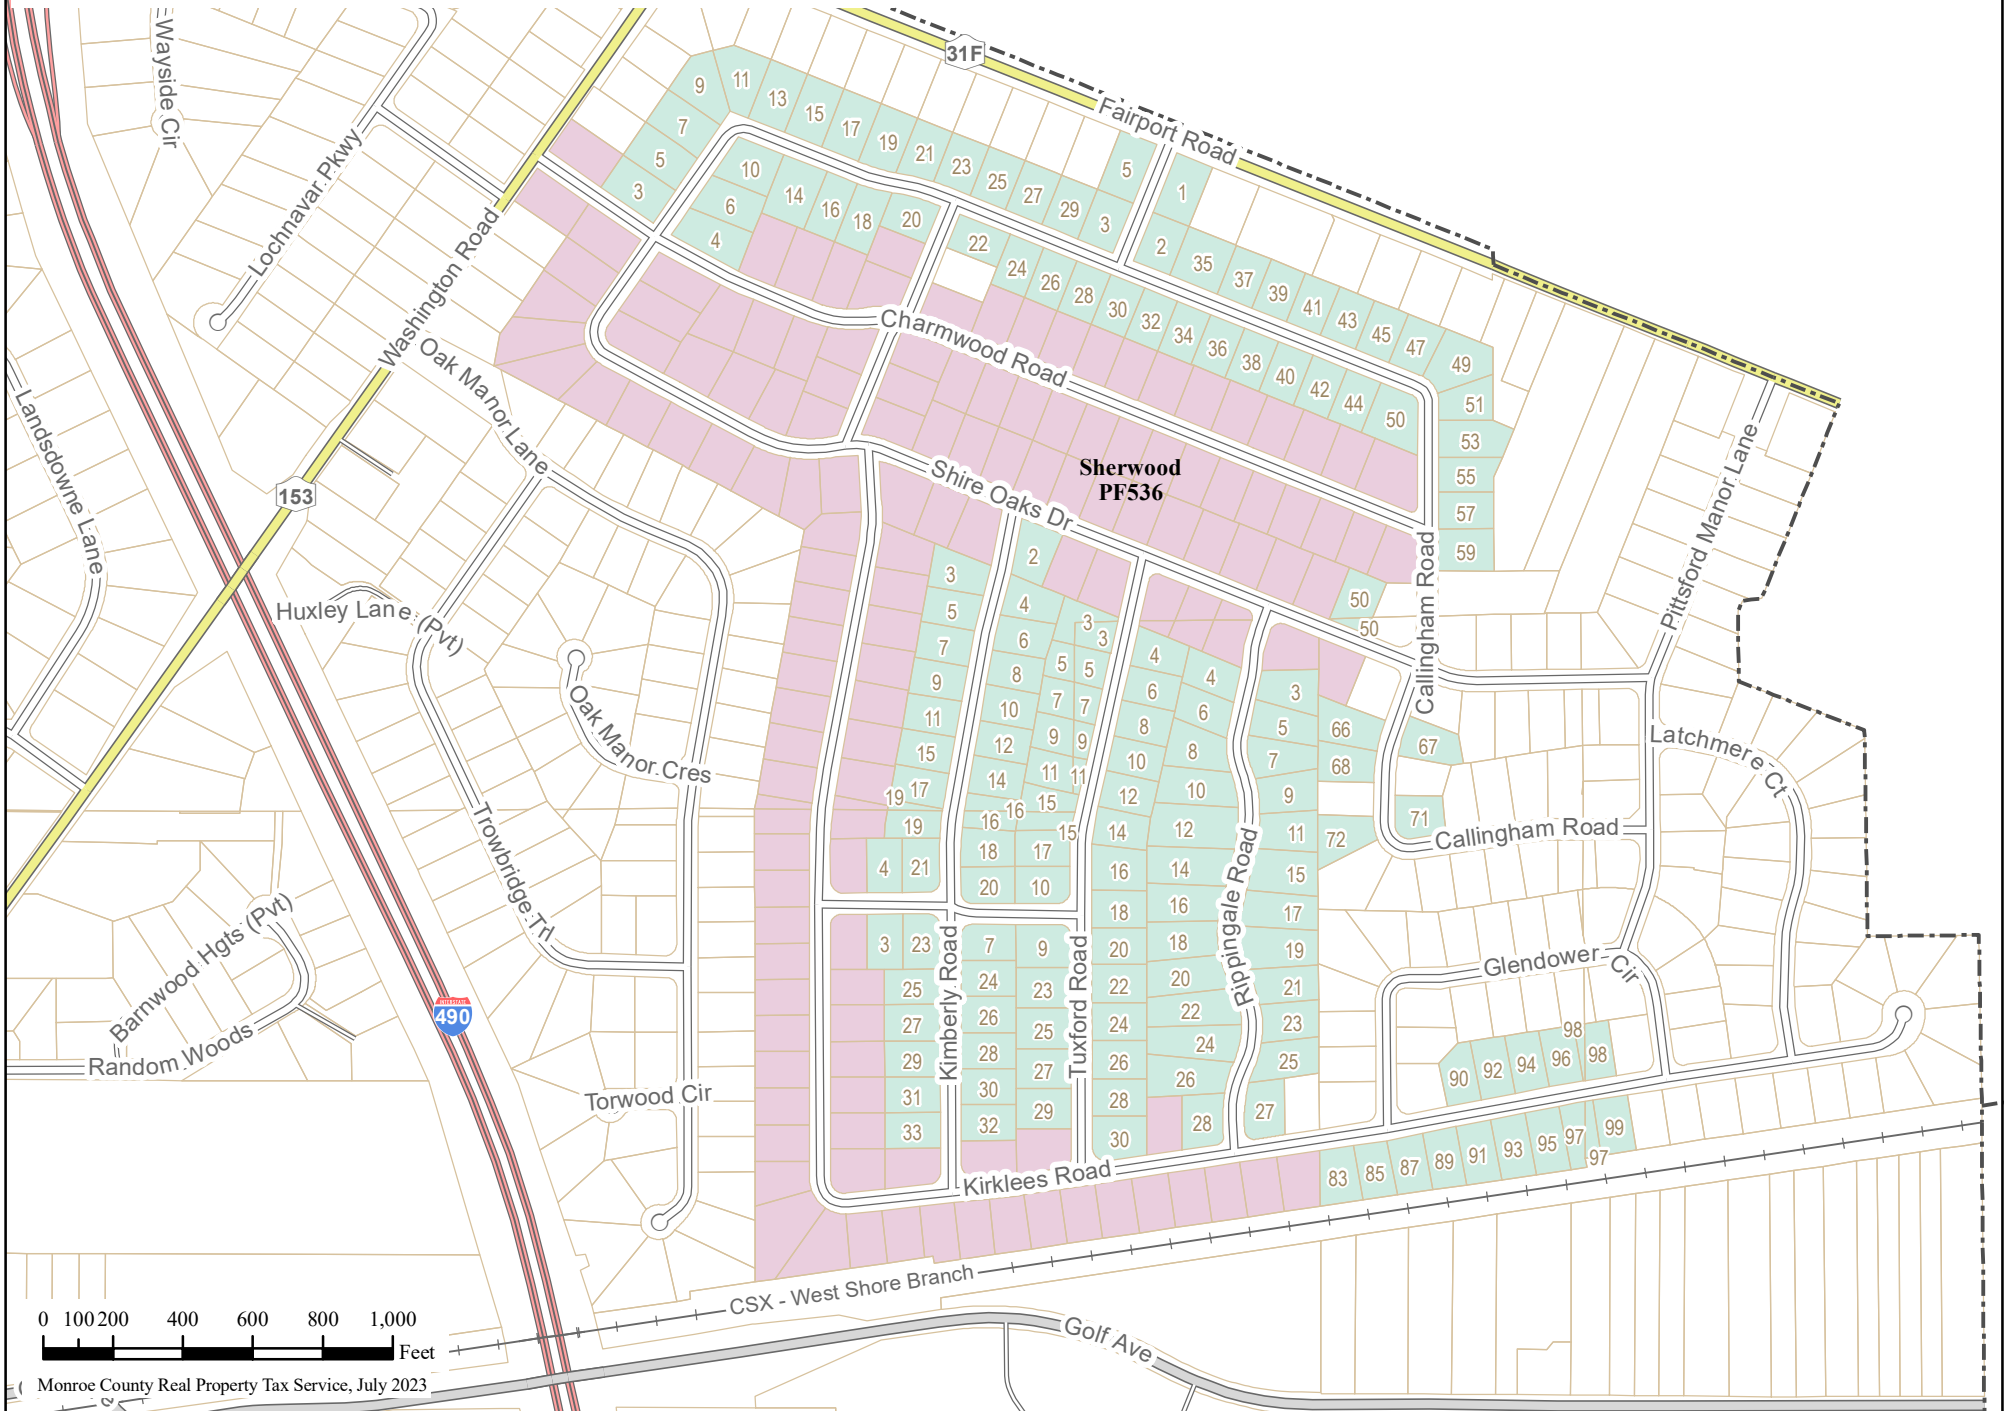

Sherwood Refuse District Extension 1

0 100 200 400 600 800 1,000 Feet

Monroe County Real Property Tax Service, July 2023